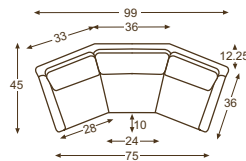

1296-03 SOFA

L1296-03 SOFA

STANDARD WITH MEDIUM NAIL HEAD

C1296-03 SOFA

1296-33

1296-33

 STANDARD WITH TOPSTITCHING
 STANDARD CUSHION – Haven

	UPHOLSTERY	LEATHER*	COVERALLS	OVERALL	INSIDE	SEAT	ARM	BACK RAIL HEIGHT	STD THROWS
EXTRA LONG SOFA	1296-44	L1296-44	C1296-44	W107 D36 H36	W100 D21 H16	H19	H24	H34	NONE
WEDGE SOFA	1296-33	L1296-33	C1296-33	W99 D45 H36	W70 D21 H16	H19	H24	H34	NONE
KING LEE SLEEPER	1296-88	L1296-88	N/A	W85 D38 H37	W79 D22 H19	H19	H25	H34	NONE
SOFA	1296-03	L1296-03 LS1296-03	C1296-03	W83 D36 H36	W76 D21 H16	H19	H24	H34	NONE
TWO CUSHION SOFA	1296-32	L1296-32 LS1296-32	C1296-32	W83 D36 H36	W76 D21 H16	H19	H24	H34	NONE
APARTMENT SOFA	1296-11	L1296-11 LS1296-11	C1296-11	W72 D36 H36	W65 D21 H16	H19	H24	H34	NONE
QUEEN LEE SLEEPER	1296-78	L1296-78	N/A	W69 D38 H37	W63 D22 H19	H19	H25	H34	NONE
LOVESEAT	1296-02	L1296-02 LS1296-02	C1296-02	W59 D36 H36	W52 D21 H16	H19	H24	H34	NONE
TWIN LEE SLEEPER	1296-58	L1296-58	N/A	W48 D38 H37	W42 D22 H19	H19	H25	H34	NONE
CHAIR	1296-01	L1296-01 LS1296-01	C1296-01	W31 D34 H36	W24 D20 H16	H19	H24	H32	NONE
SWIVEL GLIDER	1296-01SG	L1296-01SG LS1296-01SG	C1296-01SG	W31 D34 H36	W24 D20 H16	H19	H24	H32	NONE
SWIVEL CHAIR	1296-01SW	L1296-01SW LS1296-01SW	C1296-01SW	W31 D34 H36	W24 D20 H16	H19	H24	H32	NONE
OTTOMAN	1296-00	L1296-00	C1296-00	W23 D18 H14	—	—	—	—	—

*THE 1296 SERIES IS AVAILABLE AS A LEATHER SLIPCOVER (LS).

RELATED SERIES

 SECTIONAL
 1296