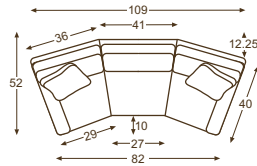

5285-03 SOFA
SHOWN WITH OPTIONAL CABLESTITCH

L5285-03 SOFA
STANDARD WITH SEAMS

C5285-03 SOFA
SHOWN WITH OPTIONAL TOPSTITCH

5285-33

5285-33

STANDARD CUSHION – naturalLEE

	UPHOLSTERY	LEATHER	COVERALLS	OVERALL	INSIDE	SEAT	ARM	BACK RAIL HEIGHT	STD THROWS
WEDGE SOFA	5285-33	L5285-33	C5285-33	W109 D50 H38	W72 D22 H20	H19	H26	H31	(2) 20x20
SOFA	5285-03	L5285-03	C5285-03	W87 D41 H38	W74 D24 H18	H19	H26	H31	(2) 20x20
QUEEN SLEEPER	5285-05	L5285-05	C5285-05	W85 D40 H38	W72 D22 H20	H20	H26	H31	(2) 20x20
APARTMENT SOFA	5285-11	L5285-11	C5285-11	W73 D41 H38	W60 D24 H18	H19	H26	H31	(2) 20x20
FULL SLEEPER	5285-13	L5285-13	C5285-13	W73 D40 H38	W60 D22 H20	H20	H26	H31	(2) 20x20
LOVESEAT	5285-02	L5285-02	C5285-02	W63 D41 H38	W51 D24 H18	H19	H26	H31	(2) 20x20
CHAISE	5285-21	L5285-21	C5285-21	W39 D73 H38	W26 D55 H20	H19	H26	H31	(1) 20x20
CHAIR-AND-A-HALF	5285-16	L5285-16	C5285-16	W50 D40 H38	W37 D22 H20	H19	H26	H31	(1) 20x20
TWIN SLEEPER	5285-12	L5285-12	C5285-12	W53 D40 H38	W40 D22 H20	H20	H26	H31	(1) 20x20
CHAIR	5285-01	L5285-01	C5285-01	W37 D39 H38	W24 D22 H18	H19	H26	H31	NONE
SWIVEL CHAIR	5285-01SW	L5285-01SW	C5285-01SW	W37 D39 H38	W24 D22 H18	H19	H26	H31	NONE
OTTOMAN	5285-10	L5285-10	C5285-10	W38 D29 H16	---	---	---	---	---
OTTOMAN	5285-00	L5285-00	C5285-00	W31 D25 H16	---	---	---	---	---