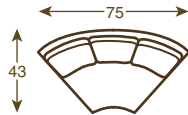

3923 SECTIONAL SERIES

SHOWN LEFT TO RIGHT

3923-85LF ONE ARM CHAISE
3923-18RF ONE ARM SOFA

3923-18LF
ONE ARM SOFA

3923-18RF
ONE ARM SOFA

3923-04LF
ONE ARM CHAIR

3923-04RF
ONE ARM CHAIR

3923-85LF
ONE ARM CHAISE

3923-85RF
ONE ARM CHAISE

3923-08
ARMLESS CHAIR

3923-26
ROUND CORNER

STANDARD WITH SECTIONAL CONNECTORS
 STANDARD WITH TOPSTITCHING
 STANDARD CUSHION –naturalLEE

	UPHOLSTERY	LEATHER	COVERALLS	OVERALL	INSIDE	SEAT	ARM	BACK RAIL HT.	THROWS
ONE ARM SOFA	3923-18LF / 3923-18RF	N/A	N/A	w80 d39 h34	w74 d23 h17	H18	H25	H31	NONE
ONE ARM CHAISE	3923-85LF / 3923-85RF	N/A	N/A	w43 d64 h34	w37 d50 h17	H18	H25	H31	NONE
ONE ARM CHAIR	3923-04LF / 3923-04RF	N/A	N/A	w43 d39 h34	w37 d23 h17	H18	H25	H31	NONE
ROUND CORNER	3923-26	N/A	N/A	w75 d43 h34	w53 d23 h17	H18	—	H31	NONE
ARMLESS CHAIR	3923-08	N/A	N/A	w37 d39 h34	w37 d23 h17	H18	—	H31	NONE