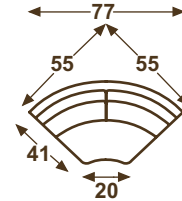

1972-23LF
CORNERING SOFA

1972-23RF
CORNERING SOFA

1972-19LF
ONE ARM LOVESEAT

1972-19RF
ONE ARM LOVESEAT

1972-85LF
ONE ARM CHAISE

1972-85RF
ONE ARM CHAISE

1972-06
SQUARE CORNER

1972-09
ARMLESS LOVESEAT

1972-26
ROUND CORNER

STANDARD WITH SECTIONAL CONNECTORS
STANDARD CUSHION – naturalLEE

	UPHOLSTERY	LEATHER	COVERALLS	OVERALL	INSIDE	SEAT	ARM	BACK RAIL HT.	THROWS
ONE ARM SOFA	1972-18LF / 1972-18RF	N/A	N/A	W81 D41 H33	W75 D25 H16	H17	H20	H28	NONE
CORNERING SOFA	1972-23LF / 1972-23RF	N/A	N/A	W97 D41 H33	W75 D25 H16	H17	H20	H28	NONE
ONE ARM LOVESEAT	1972-19LF / 1972-19RF	N/A	N/A	W56 D41 H33	W50 D25 H16	H17	H20	H28	NONE
ONE ARM CHAISE	1972-85LF / 1972-85RF	N/A	N/A	W32 D61 H33	W26 D41 H16	H17	H20	H28	NONE
SQUARE CORNER	1972-06	N/A	N/A	W41 D41 H33	W25 D25 H16	H17	—	H28	NONE
ROUND CORNER	1972-26	N/A	N/A	W77 D41 H33	W55 D25 H16	H17	—	H28	NONE
ARMLESS LOVESEAT	1972-09	N/A	N/A	W50 D41 H33	W50 D25 H16	H17	—	H28	NONE