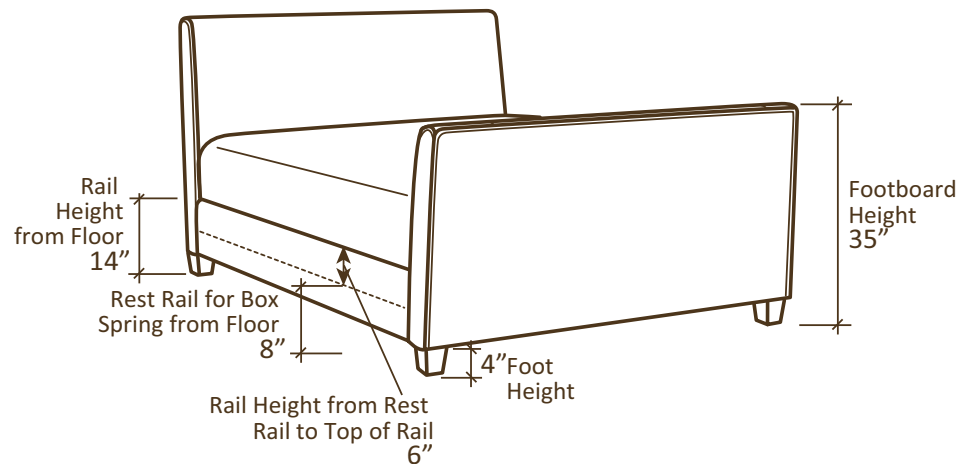

## L36-50H QUEEN HEADBOARD WITH RAILS

36-50 QUEEN BED

	OVERALL	FOOTBOARD	HEADBOARD WITH RAILS	HEADBOARD ONLY	HEADBOARD, FOOTBOARD & RAILS
TWIN	W41 D83 H47	H35	36-30H *L36-30H C36-30H	36-30HO *L36-30HO C36-30HO	36-30 *L36-30 C36-30
FULL	W56 D83 H47	H35	36-46H *L36-46H C36-46H	36-46HO *L36-46HO C36-46HO	36-46 *L36-46 C36-46
QUEEN	W63 D88 H47	H35	36-50H *L36-50H C36-50H	36-50HO *L36-50HO C36-50HO	36-50 *L36-50 C36-50
CAL. KING	W75 D92 H47	H35	36-62H *L36-62H C36-62H	36-62HO *L36-62HO C36-62HO	36-62 *L36-62 C36-62
KING	W79 D88 H47	H35	36-66H *L36-66H C36-66H	36-66HO *L36-66HO C36-66HO	36-66 *L36-66 C36-66

FOOTBOARD IS 6" DEEP

COVERALLS HEADBOARD/FOOTBOARD INCLUDES NON-UPHOLSTERED METAL FRAME AND/OR RAILS.

\* LEATHER STANDARD WITH SEAMS ON HEADBOARD, FOOTBOARD AND RAILS.