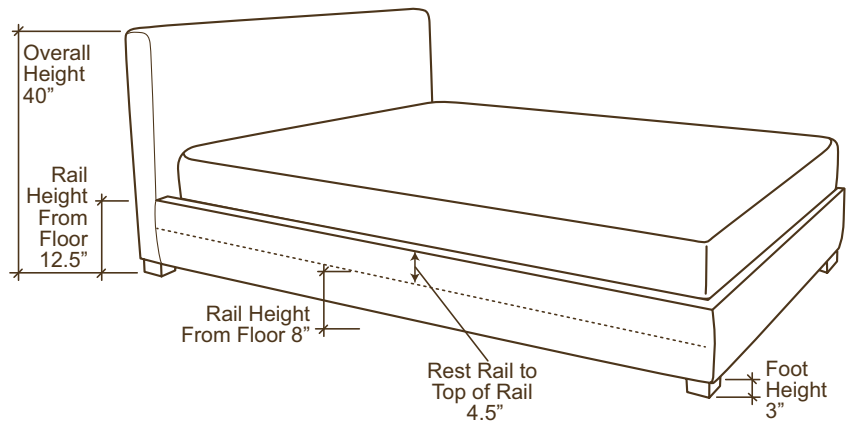

## 14-50H QUEEN HEADBOARD WITH RAILS

STANDARD WITH TOPSTITCHING  
PLATFORM DESIGN REQUIRES NO BOX SPRING  
METAL SLAT SYSTEM

C14-66H KING HEADBOARD WITH RAILS

	OVERALL	HEADBOARD WITH RAILS
TWIN	W48 D84 H40	14-30H *L14-30H C14-30H
FULL	W63 D84 H40	14-46H *L14-46H C14-46H
QUEEN	W69 D89 H40	14-50H *L14-50H C14-50H
CAL. KING	W81 D93 H40	14-62H *L14-62H C14-62H
KING	W85 D89 H40	14-66H *L14-66H C14-66H

\* LEATHER STANDARD WITH SEAMS ON HEADBOARD AND RAILS.