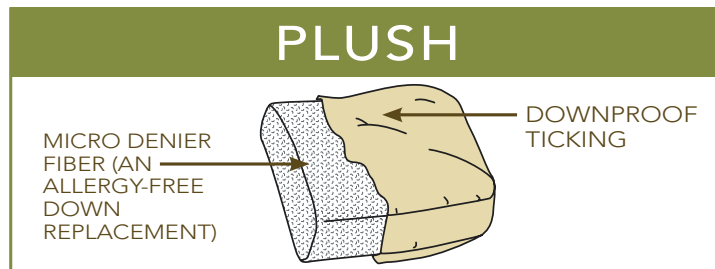

BACK CUSHIONS & THROW PILLOWS

IN THE INTEREST OF ENVIRONMENTAL STEWARDSHIP, OUR STANDARD CUSHION IS naturalLEE.

AS OF MARCH 3, 2014, LEE INDUSTRIES IS 100% COMPLIANT TO THE TB117-2013 FLAMMABILITY REQUIREMENTS. THIS LEGISLATION ALLOWS LEE TO SHIP OUR FR FREE (FLAME RETARDANT FREE) CUSHIONS, FOAM, FABRIC & DECKING PRODUCTS THROUGHOUT THE COUNTRY.

DOWNPROOF TICKING – 50% COTTON/50% POLYESTER FR FREE (FLAME RETARDANT FREE)

FEATHER/DOWN – 90% FEATHERS/10% DOWN AND HYPOALLERGENIC

BACK CUSHION & THROW PILLOW OPTIONS

CUSHION PACKAGE DESCRIPTIONS

NATURALLEE CUSHION PACKAGE

NATURALLEE SEATS, BACKS AND THROW PILLOWS

SPRING FIBER CUSHION PACKAGE

SPRING FIBER SEATS WITH PLUSH BACKS AND THROW PILLOWS

CLOUD NINE CUSHION PACKAGE

CLOUD NINE SEATS WITH DOWN BACKS AND THROW PILLOWS

PLUSH NINE CUSHION PACKAGE

CLOUD NINE SEATS WITH PLUSH BACKS AND DOWN THROW PILLOWS

HAVEN CUSHION PACKAGE

HAVEN SEATS WITH DOWN BACKS AND THROW PILLOWS