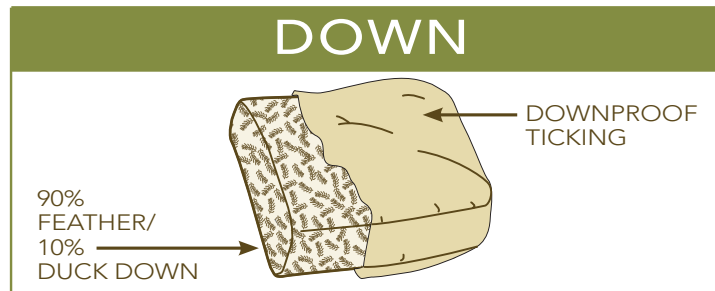

BACK CUSHIONS & THROW PILLOWS

IN THE INTEREST OF ENVIRONMENTAL STEWARDSHIP, OUR STANDARD CUSHION IS naturalLEE.

AS OF MARCH 3, 2014, LEE INDUSTRIES IS 100% COMPLIANT TO THE TB117-2013 FLAMMABILITY REQUIREMENTS. THIS LEGISLATION ALLOWS LEE TO SHIP OUR FR FREE (FLAME RETARDANT FREE) CUSHIONS, FOAM, FABRIC & DECKING PRODUCTS THROUGHOUT THE COUNTRY.

DOWNPROOF TICKING – 50% COTTON/50% POLYESTER FR FREE (FLAME RETARDANT FREE)

FEATHER/DOWN – 90% FEATHERS/10% DOWN AND HYPOALLERGENIC

BACK CUSHION & THROW PILLOW OPTIONS

CUSHION PACKAGE DESCRIPTIONS

NATURALLEE CUSHION PACKAGE