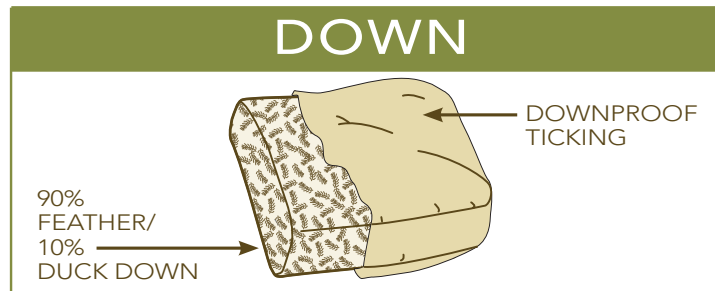

BACK CUSHIONS & THROW PILLOWS

IN THE INTEREST OF ENVIRONMENTAL STEWARDSHIP, OUR STANDARD CUSHION IS naturalLEE.

AS OF MARCH 3, 2014, LEE INDUSTRIES IS 100% COMPLIANT TO THE TB117-2013 FLAMMABILITY REQUIREMENTS. THIS LEGISLATION ALLOWS LEE TO SHIP OUR FR FREE (FLAME RETARDANT FREE) CUSHIONS, FOAM, FABRIC & DECKING PRODUCTS THROUGHOUT THE COUNTRY.

DOWNPROOF TICKING – 50% COTTON/50% POLYESTER FR FREE (FLAME RETARDANT FREE)

FEATHER/DOWN – 90% FEATHERS/10% DOWN AND HYPOALLERGENIC

BACK CUSHION & THROW PILLOW OPTIONS

CUSHION PACKAGE DESCRIPTIONS

NATURALLEE CUSHION PACKAGE

NATURALLEE SEATS, BACKS AND THROW PILLOWS

SPRING FIBER CUSHION PACKAGE

SPRING FIBER SEATS WITH PLUSH BACKS AND THROW PILLOWS

CLOUD NINE CUSHION PACKAGE

CLOUD NINE SEATS WITH DOWN BACKS AND THROW PILLOWS

PLUSH NINE CUSHION PACKAGE

CLOUD NINE SEATS WITH PLUSH BACKS AND DOWN THROW PILLOWS

HAVEN CUSHION PACKAGE

HAVEN SEATS WITH DOWN BACKS AND THROW PILLOWS