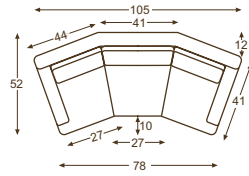

3700-03 SOFA
SHOWN WITH OPTIONAL BANDING AND JUMBO NAIL HEAD

L3700-03 SOFA

C3700-03 SOFA
STANDARD WITH FRENCH SEAM

3700-33

3700-33

STANDARD WITH TOPSTITCHING
STANDARD WITH POLY DOWN BACKS
STANDARD CUSHION – naturalLEE

		UPHOLSTERY	LEATHER	COVERALLS	OVERALL	INSIDE	SEAT	ARM	BACK RAIL HEIGHT	STD THROWS
	EXTRA LONG SOFA	3700-44	L3700-44	C3700-44	W114 D41 H38	W105 D21 H22	H17	H22	H38	NONE
	WEDGE SOFA	3700-33	N/A	N/A	W105 D52 H35	W75 D21 H19	H17	H22	H35	NONE
	SOFA	3700-03	L3700-03	C3700-03	W88 D41 H38	W78 D21 H22	H17	H22	H38	NONE
	LOVESEAT	3700-02	L3700-02	C3700-02	W64 D41 H38	W54 D21 H22	H17	H22	H38	NONE
	CHAIR	3700-01	L3700-01	C3700-01	W32 D41 H38	W23 D21 H22	H17	H22	H38	NONE
	SWIVEL CHAIR	3700-01SW	L3700-01SW	C3700-01SW	W32 D41 H38	W23 D21 H22	H17	H22	H38	NONE
	OTTOMAN	3700-00	L3700-00	C3700-00	W31 D25 H16	—	—	—	—	—