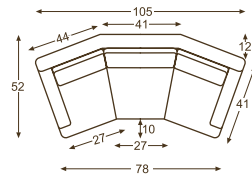

3700-03 SOFA

L3700-03 SOFA

C3700-03 SOFA

STANDARD WITH FRENCH SEAM

3700-33

3700-33

STANDARD WITH TOPSTITCHING
STANDARD WITH POLY DOWN BACKS
STANDARD CUSHION – naturalLEE

		UPHOLSTERY	LEATHER	COVERALLS	OVERALL	INSIDE	SEAT	ARM	BACK RAIL HEIGHT	STD THROWS
	EXTRA LONG SOFA	3700-44	L3700-44	C3700-44	W114 D41 H38	W105 D21 H22	H17	H22	H38	NONE
	WEDGE SOFA	3700-33	N/A	N/A	W105 D52 H35	W75 D21 H19	H17	H22	H35	NONE
	SOFA	3700-03	L3700-03	C3700-03	W88 D41 H38	W78 D21 H22	H17	H22	H38	NONE
	LOVESEAT	3700-02	L3700-02	C3700-02	W64 D41 H38	W54 D21 H22	H17	H22	H38	NONE
	CHAIR	3700-01	L3700-01	C3700-01	W32 D41 H38	W23 D21 H22	H17	H22	H38	NONE
	SWIVEL CHAIR	3700-01SW	L3700-01SW	C3700-01SW	W32 D41 H38	W23 D21 H22	H17	H22	H38	NONE
	OTTOMAN	3700-00	L3700-00	C3700-00	W31 D25 H16	—	—	—	—	—