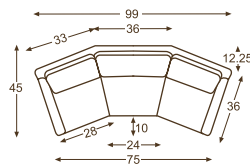

1296-03 SOFA

L1296-03 SOFA

STANDARD WITH MEDIUM NAIL HEAD

C1296-03 SOFA

1296-33

1296-33

 STANDARD WITH TOPSTITCHING
 STANDARD CUSHION – Haven

	UPHOLSTERY	LEATHER*	COVERALLS	OVERALL	INSIDE	SEAT	ARM	BACK RAIL HEIGHT	STD THROWS
 EXTRA LONG SOFA	1296-44	L1296-44	C1296-44	W107 D36 H34	W100 D23 H18	H17	H24	H34	NONE
 WEDGE SOFA	1296-33	L1296-33	C1296-33	W99 D45 H34	W70 D23 H18	H17	H24	H34	NONE
 KING LEE SLEEPER	1296-88	L1296-88	N/A	W85 D38 H37	W79 D22 H19	H19	H25	H34	NONE
 SOFA	1296-03	L1296-03 LS1296-03	C1296-03	W83 D36 H34	W76 D23 H18	H17	H24	H34	NONE
 TWO CUSHION SOFA	1296-32	L1296-32 LS1296-32	C1296-32	W83 D36 H34	W76 D23 H18	H17	H24	H34	NONE
 APARTMENT SOFA	1296-11	L1296-11 LS1296-11	C1296-11	W72 D36 H34	W65 D23 H18	H17	H24	H34	NONE
 QUEEN LEE SLEEPER	1296-78	L1296-78	N/A	W69 D38 H37	W63 D22 H19	H19	H25	H34	NONE
 LOVESEAT	1296-02	L1296-02 LS1296-02	C1296-02	W59 D36 H34	W52 D23 H18	H17	H24	H34	NONE
 TWIN LEE SLEEPER	1296-58	L1296-58	N/A	W48 D38 H37	W42 D22 H19	H19	H25	H34	NONE
 CHAIR	1296-01	L1296-01 LS1296-01	C1296-01	W31 D34 H33	W24 D21 H17	H17	H24	H33	NONE
 SWIVEL GLIDER	1296-01SG	L1296-01SG LS1296-01SG	C1296-01SG	W31 D34 H33	W24 D21 H17	H17	H24	H33	NONE
 SWIVEL CHAIR	1296-01SW	L1296-01SW LS1296-01SW	C1296-01SW	W31 D34 H33	W24 D21 H17	H17	H24	H33	NONE
 OTTOMAN	1296-00	L1296-00	C1296-00	W23 D18 H14	—	—	—	—	—

*THE 1296 SERIES IS AVAILABLE AS A LEATHER SLIPCOVER (LS).

 RELATED SERIES
 SECTIONAL
 1296