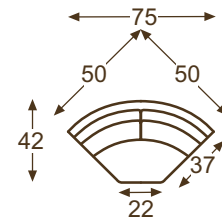

2000 SECTIONAL SERIES

SHOWN LEFT TO RIGHT

2000-18LF ONE ARM SOFA
2000-26 ROUND CORNER
2000-18RF ONE ARM SOFA

SHOWN WITH OPTIONAL CONTRASTING THROW PILLOWS

SHOWN LEFT TO RIGHT

2000-18LF ONE ARM SOFA
2000-26 ROUND CORNER
2000-18RF ONE ARM SOFA

SHOWN WITH OPTIONAL KICK PLEAT SKIRT

2000-18LF
ONE ARM SOFA

2000-18RF
ONE ARM SOFA

2000-19LF
ONE ARM LOVESEAT

2000-19RF
ONE ARM LOVESEAT

2000-23LF
CORNERING SOFA

2000-23RF
CORNERING SOFA

2000-04LF
ONE ARM CHAIR

2000-04RF
ONE ARM CHAIR

2000-09
ARMLESS LOVESEAT

2000-08
ARMLESS CHAIR

2000-26
ROUND CORNER

2000-85LF
ONE ARM CHAISE

2000-85RF
ONE ARM CHAISE

2000-06
SQUARE CORNER

STANDARD WITH SECTIONAL CONNECTORS