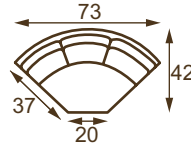

## 7583 SECTIONAL SERIES

SHOWN LEFT TO RIGHT

7583-85LF ONE ARM CHAISE  
 7583-09 ARMLESS LOVESEAT  
 7583-26 ROUND CORNER  
 7583-19RF ONE ARM LOVESEAT

7583-18LF  
ONE ARM SOFA

7583-18RF  
ONE ARM SOFA

7583-23LF  
CORNERING SOFA

7583-23RF  
CORNERING SOFA

7583-19LF  
ONE ARM LOVESEAT

7583-19RF  
ONE ARM LOVESEAT

7583-85LF  
ONE ARM CHAISE

7583-85RF  
ONE ARM CHAISE

7583-06  
SQUARE CORNER

7583-26  
ROUND CORNER

7583-09  
ARMLESS LOVESEAT

7583-07  
ARMLESS CHAIR

STANDARD WITH SECTIONAL CONNECTORS  
 STANDARD WITH TOPSTITCHING  
 STANDARD CUSHION – naturalLEE  
 OAK BASE

	UPHOLSTERY	LEATHER	COVERALLS	OVERALL	INSIDE	SEAT	ARM	BACK RAIL HT.	THROWS
ONE ARM SOFA	7583-18LF / 7583-18RF	N/A	N/A	W81 D38 H36	W73 D20 H19	H18	H25	H31	NONE
CORNERING SOFA	7583-23LF / 7583-23RF	N/A	N/A	W95 D38 H36	W69 D20 H19	H18	H25	H31	NONE
ONE ARM LOVESEAT	7583-19LF / 7583-19RF	N/A	N/A	W57 D38 H36	W49 D20 H19	H18	H25	H31	NONE
ONE ARM CHAISE	7583-85LF / 7583-85RF	N/A	N/A	W32 D62 H36	W24 D42 H19	H18	H25	H31	NONE
SQUARE CORNER	7583-06	N/A	N/A	W38 D38 H36	W20 D20 H19	H18	—	H31	NONE
ROUND CORNER	7583-26	N/A	N/A	W73 D37 H36	W54 D20 H19	H18	—	H31	NONE
ARMLESS LOVESEAT	7583-09	N/A	N/A	W48 D38 H36	W48 D20 H19	H18	—	H31	NONE
ARMLESS CHAIR	7583-07	N/A	N/A	W24 D38 H36	W24 D20 H19	H18	—	H31	NONE