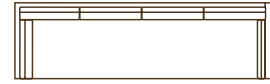

4752 SECTIONAL SERIES
C4752 SECTIONAL SERIES
L4752 SECTIONAL SERIES

SHOWN LEFT TO RIGHT

4752-83LF BUMPER CHAISE
4752-18RF ONE ARM SOFA

4752-18LF
ONE ARM SOFA

4752-18RF
ONE ARM SOFA

4752-19LF
ONE ARM LOVESEAT

4752-19RF
ONE ARM LOVESEAT

4752-83LF
BUMPER CHAISE

4752-83RF
BUMPER CHAISE

4752-23LF
CORNERING SOFA

4752-23RF
CORNERING SOFA

4752-28LF
LONG CORNERING SOFA

4752-28RF
LONG CORNERING SOFA

STANDARD WITH TOPSTITCHING
 STANDARD CUSHION – naturalLEE