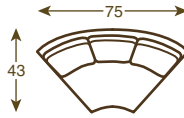

## 3921 SECTIONAL SERIES

SHOWN LEFT TO RIGHT

**3921-18LF ONE ARM SOFA**  
**3921-26 ROUND CORNER**  
**3921-18RF ONE ARM SOFA**

**3921-18LF**  
ONE ARM SOFA

**3921-18RF**  
ONE ARM SOFA

**3921-04LF**  
ONE ARM CHAIR

**3921-04RF**  
ONE ARM CHAIR

**3921-85LF**  
ONE ARM CHAISE

**3921-85RF**  
ONE ARM CHAISE

**3921-08**  
ARMLESS CHAIR

**3921-26**  
ROUND CORNER

STANDARD WITH SECTIONAL CONNECTORS

STANDARD WITH TOPSTITCHING

STANDARD CUSHION –naturalLEE

	UPHOLSTERY	LEATHER	COVERALLS	OVERALL	INSIDE	SEAT	ARM	BACK RAIL HT.	THROWS
ONE ARM SOFA	<b>3921-18LF / 3921-18RF</b>	N/A	N/A	w80 d39 h34	w74 d23 h17	H18	H25	H31	NONE
ONE ARM CHAISE	<b>3921-85LF / 3921-85RF</b>	N/A	N/A	w43 d64 h34	w37 d50 h17	H18	H25	H31	NONE
ONE ARM CHAIR	<b>3921-04LF / 3921-04RF</b>	N/A	N/A	w43 d39 h34	w37 d23 h17	H18	H25	H31	NONE
ROUND CORNER	<b>3921-26</b>	N/A	N/A	w75 d43 h34	w53 d23 h17	H18	—	H31	NONE
ARMLESS CHAIR	<b>3921-08</b>	N/A	N/A	w37 d39 h34	w37 d23 h17	H18	—	H31	NONE