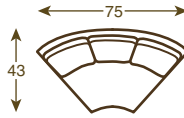

3921 SECTIONAL SERIES

SHOWN LEFT TO RIGHT

3921-18LF ONE ARM SOFA
3921-26 ROUND CORNER
3921-18RF ONE ARM SOFA

3921-18LF
ONE ARM SOFA

3921-18RF
ONE ARM SOFA

3921-04LF
ONE ARM CHAIR

3921-04RF
ONE ARM CHAIR

3921-85LF
ONE ARM CHAISE

3921-85RF
ONE ARM CHAISE

3921-08
ARMLESS CHAIR

3921-26
ROUND CORNER

STANDARD WITH SECTIONAL CONNECTORS

STANDARD WITH TOPSTITCHING

STANDARD CUSHION –naturalLEE

	UPHOLSTERY	LEATHER	COVERALLS	OVERALL	INSIDE	SEAT	ARM	BACK RAIL HT.	THROWS
ONE ARM SOFA	3921-18LF / 3921-18RF	N/A	N/A	w80 d39 h34	w74 d23 h17	H18	H25	H31	NONE
ONE ARM CHAISE	3921-85LF / 3921-85RF	N/A	N/A	w43 d64 h34	w37 d50 h17	H18	H25	H31	NONE
ONE ARM CHAIR	3921-04LF / 3921-04RF	N/A	N/A	w43 d39 h34	w37 d23 h17	H18	H25	H31	NONE
ROUND CORNER	3921-26	N/A	N/A	w75 d43 h34	w53 d23 h17	H18	—	H31	NONE
ARMLESS CHAIR	3921-08	N/A	N/A	w37 d39 h34	w37 d23 h17	H18	—	H31	NONE