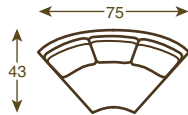

3923 SECTIONAL SERIES

SHOWN LEFT TO RIGHT

3923-85LF ONE ARM CHAISE
3923-18RF ONE ARM SOFA

3923-18LF
ONE ARM SOFA

3923-18RF
ONE ARM SOFA

3923-04LF
ONE ARM CHAIR

3923-04RF
ONE ARM CHAIR

3923-85LF
ONE ARM CHAISE

3923-85RF
ONE ARM CHAISE

3923-08
ARMLESS CHAIR

3923-26
ROUND CORNER

STANDARD WITH SECTIONAL CONNECTORS
 STANDARD WITH TOPSTITCHING
 STANDARD CUSHION –naturalLEE

	UPHOLSTERY	LEATHER	COVERALLS	OVERALL	INSIDE	SEAT	ARM	BACK RAIL HT.	THROWS
ONE ARM SOFA	3923-18LF / 3923-18RF	N/A	N/A	w80 d39 h34	w74 d23 h17	H18	H25	H31	NONE
ONE ARM CHAISE	3923-85LF / 3923-85RF	N/A	N/A	w43 d64 h34	w37 d50 h17	H18	H25	H31	NONE
ONE ARM CHAIR	3923-04LF / 3923-04RF	N/A	N/A	w43 d39 h34	w37 d23 h17	H18	H25	H31	NONE
ROUND CORNER	3923-26	N/A	N/A	w75 d43 h34	w53 d23 h17	H18	—	H31	NONE
ARMLESS CHAIR	3923-08	N/A	N/A	w37 d39 h34	w37 d23 h17	H18	—	H31	NONE