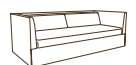

STANDARD WITH SECTIONAL CONNECTORS

STANDARD WITH TOPSTITCHING

STANDARD CUSHION – naturalLEE

	UPHOLSTERY	LEATHER	COVERALLS	OVERALL	INSIDE	SEAT	ARM	BACK RAIL HT.	THROWS
ONE ARM SOFA	3941-18LF / 3941-18RF	N/A	C3941-18LF / C3941-18RF	w87 d40 h33	w83 d23 h17	H17	H29	H29	NONE
CORNERING SOFA	3941-23LF / 3941-23RF	N/A	C3941-23LF / C3941-23RF	w117 d40 h33	w96 d23 h17	H17	H29	H29	NONE
LONG CORNERING SOFA	3941-28LF / 3941-28RF	N/A	C3941-28LF / C3941-28RF	w127 d40 h33	w106 d23 h17	H17	H29	H29	NONE
ONE ARM LOVESEAT	3941-19LF / 3941-19RF	N/A	C3941-19LF / C3941-19RF	w77 d40 h33	w73 d23 h17	H17	H29	H29	NONE
BUMPER CHAISE	3941-83LF / 3941-83RF	N/A	C3941-83LF / C3941-83RF	w92 d40 h33	w75 d31 h17	H17	H29	H29	NONE
ONE ARM CHAISE	3941-85LF / 3941-85RF	N/A	C3941-85LF / C3941-85RF	w40 d77 h33	w36 d60 h17	H17	H29	H29	NONE

RELATED SERIES