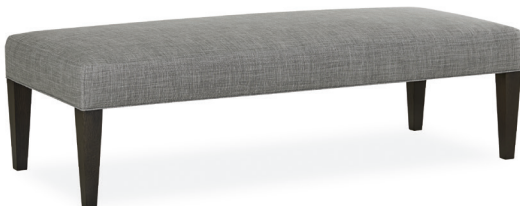

BLOCK LEG

SHOWN: BLOCK6024
4-1/2 INCH SQUARE BLOCK LEGS

BLOCK4242	W42 D42 H17
BLOCK4848	W48 D48 H17
BLOCK6024	W60 D24 H17
BLOCK6232	W62 D32 H17
BLOCK7224	W72 D24 H17

STANDARD WITH TOPSTITCHING
LEATHER STANDARD WITH QUARTERED TOP
SLIPCOVER FALLS ONE INCH BELOW BENCH BORDER

TO ORDER LEATHER OTTOMAN, ADD "L" PREFIX
EXAMPLE: **LBLOCK6024**

TO ORDER COVERALLS OTTOMAN, ADD "C" PREFIX
EXAMPLE: **CBLOCK6024**

WIDE TAPERED LEG

SHOWN: WTAP6024
3-1/2 INCH SQUARE LEGS TAPERING
TO 1-1/2 INCH SQUARE AT BASE

WTAP4242	W42 D42 H17
WTAP4848	W48 D48 H17
WTAP6024	W60 D24 H17
WTAP6232	W62 D32 H17
WTAP7224	W72 D24 H17

STANDARD WITH TOPSTITCHING
LEATHER STANDARD WITH QUARTERED TOP
SLIPCOVER FALLS ONE INCH BELOW BENCH BORDER

TO ORDER LEATHER OTTOMAN, ADD "L" PREFIX
EXAMPLE: **LWTAP6024**

TO ORDER COVERALLS OTTOMAN, ADD "C" PREFIX
EXAMPLE: **CWTAP6024**

NARROW TAPERED LEG

SHOWN: NTAP6024
2-1/2 INCH SQUARE LEGS TAPERING
TO 1-1/2 INCH SQUARE AT BASE