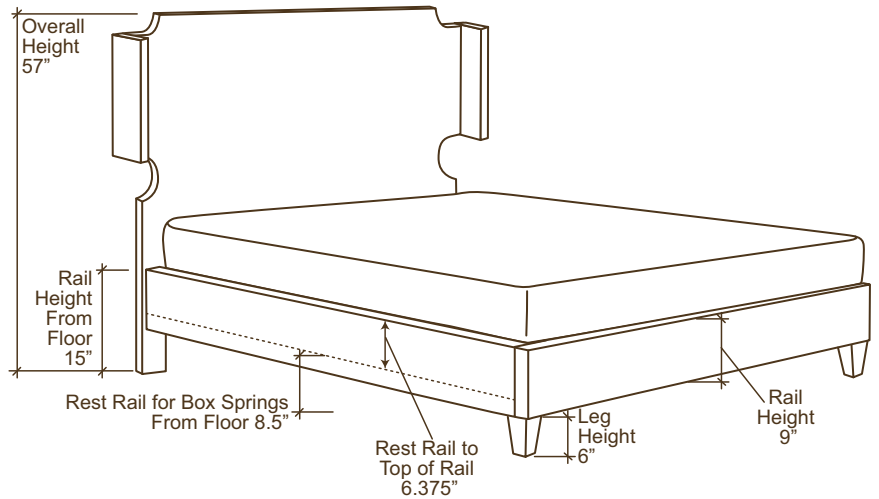

**L98-66H
KING HEADBOARD
WITH RAILS**

**M^cALPINE
HOME[®]**

	OVERALL	HEADBOARD WITH RAILS
QUEEN	W78 D88 H57	98-50H *L98-50H
KING	W94 D88 H57	98-66H *L98-66H

* LEATHER STANDARD WITH SEAMS ON HEADBOARD AND RAILS.