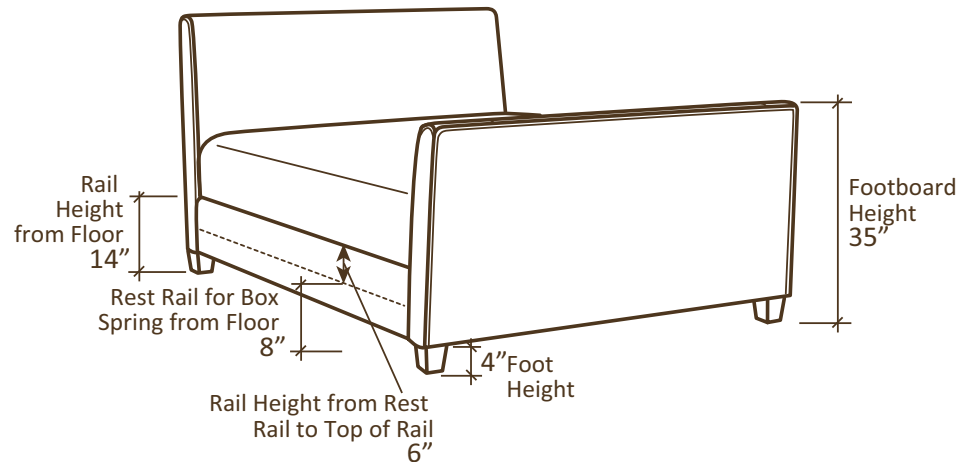

L36-50H QUEEN HEADBOARD WITH RAILS

36-50 QUEEN BED

| | OVERALL | FOOTBOARD | HEADBOARD WITH RAILS | HEADBOARD ONLY | HEADBOARD, FOOTBOARD & RAILS |
|-----------|-------------|-----------|--------------------------------------|---|-----------------------------------|
| TWIN | W41 D83 H47 | H35 | 36-30H *L36-30H C36-30H | 36-30HO *L36-30HO C36-30HO | 36-30 *L36-30 C36-30 |
| FULL | W56 D83 H47 | H35 | 36-46H *L36-46H C36-46H | 36-46HO *L36-46HO C36-46HO | 36-46 *L36-46 C36-46 |
| QUEEN | W63 D88 H47 | H35 | 36-50H *L36-50H C36-50H | 36-50HO *L36-50HO C36-50HO | 36-50 *L36-50 C36-50 |
| CAL. KING | W75 D92 H47 | H35 | 36-62H *L36-62H C36-62H | 36-62HO *L36-62HO C36-62HO | 36-62 *L36-62 C36-62 |
| KING | W79 D88 H47 | H35 | 36-66H *L36-66H C36-66H | 36-66HO *L36-66HO C36-66HO | 36-66 *L36-66 C36-66 |

FOOTBOARD IS 6" DEEP

COVERALLS HEADBOARD/FOOTBOARD INCLUDES NON-UPHOLSTERED METAL FRAME AND/OR RAILS.

* LEATHER STANDARD WITH SEAMS ON HEADBOARD, FOOTBOARD AND RAILS.