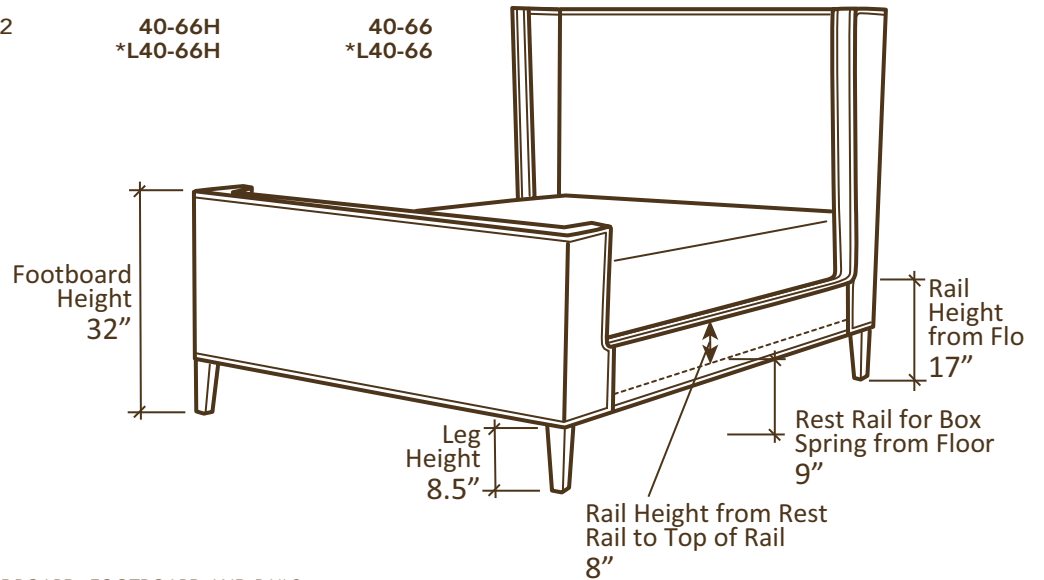

**40-50
QUEEN BED**

40-30 TWIN BED

	OVERALL	FOOTBOARD	HEADBOARD WITH RAILS	HEADBOARD, FOOTBOARD & RAILS
TWIN	W46 D83 H61	H32	40-30H *L40-30H	40-30 *L40-30
FULL	W61 D83 H61	H32	40-46H *L40-46H	40-46 *L40-46
QUEEN	W68 D88 H61	H32	40-50H *L40-50H	40-50 *L40-50
CAL. KING	W80 D92 H61	H32	40-62H *L40-62H	40-62 *L40-62
KING	W84 D88 H61	H32	40-66H *L40-66H	40-66 *L40-66

HEADBOARD
SIDE PANEL DETAIL

* LEATHER STANDARD WITH SEAMS ON HEADBOARD, FOOTBOARD AND RAILS.